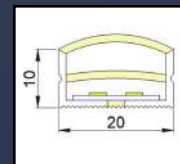

Aqua Silicon Profile

Product Code	Product Description	Warranty (Years)	Body Colour	Dimension (mm)	Shape	Cartons/PCS	MRP (per mtr)	MRP (3 in 1)
891212	RECESSED	NA	WH	12*12	NA	100	180	NA
901212	SURFACE	NA	WH	12*12	NA	100	180	NA
891616	RECESSED	NA	WH	16*16	NA	100	240	NA
901616	SURFACE	NA	WH	16*16	NA<!-- <td-->100	240	NA	
892010	RECESSED	NA	WH	20*10	NA	100	250	NA
902010	SURFACE	NA	WH	20*10	NA	100	250	NA
892020	RECESSED	NA	WH	20*20	NA	100	350	NA
902020	SURFACE	NA	WH	20*20	NA	100	350	NA
893020	RECESSED	NA	WH	30*20	NA	50	600	NA
903020	SURFACE	NA	WH	30*20	NA	50	600	NA

892010