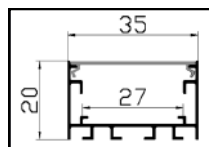

AMOS PRO Aluminium Profile

Product Code	Length (mtr)	Product Name	Warranty (Years)	Body Colour	Dimension (mm)	Shape	Cartons/ PCS	MRP (per mtr)	MRP (3 in 1)
855017	2	17MM RECESSED ALUMINIUM PROFILE	NA	NA	17*6	NA	100	190	NA
855117	2	17MM SURFACE ALUMINIUM PROFILE	NA	NA	17*6	NA	100	190	NA
853520	2	35MM RECESSED ALUMINIUM PROFILE	NA	NA	35*20	NA	24	900	NA
863520	2	35MM SURFACE ALUMINIUM PROFILE	NA	NA	35*20	NA	36	900	NA
855012	2	12MM RECESSED LOW DEEP PROFILE	NA	NA	12*0.5	NA	200	250	NA
855112	2	12MM SURFACE LOW DEEP PROFILE	NA	NA	12*0.5	NA	200	250	NA
852015	2	20MM FLOOR PROFILE	NA	NA	20*15	NA	40	900	NA
852020	2	20MM FLOOR PROFILE	NA	NA	20*20	NA	40	1050	NA
852711	2	27MM RECESSED FLOOR PROFILE	NA	NA	27*11	NA	60	850	NA

863520