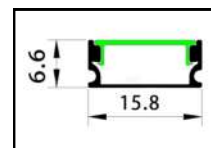

AMOS PRO Aluminium Profile

Product Code	Length (mtr)	Product Name	Warranty (Years)	Body Colour	Dimension (mm)	Shape	Cartons/ PCS	MRP (per mtr)	MRP (3 in 1)
855017	2	17MM RECESSED ALUMINIUM PROFILE	NA	NA	17*6	NA	100	190	NA
855117	2	17MM SURFACE ALUMINIUM PROFILE	NA	NA	17*6	NA	100	190	NA
853520	2	35MM RECESSED ALUMINIUM PROFILE	NA	NA	35*20	NA	24	900	NA
863520	2	35MM SURFACE ALUMINIUM PROFILE	NA	NA	35*20	NA	36	900	NA
855012	2	12MM RECESSED LOW DEEP PROFILE	NA	NA	12*0.5	NA	200	250	NA
855112	2	12MM SURFACE LOW DEEP PROFILE	NA	NA	12*0.5	NA	200	250	NA
852015	2	20MM FLOOR PROFILE	NA	NA	20*15	NA	40	900	NA
852020	2	20MM FLOOR PROFILE	NA	NA	20*20	NA	40	1050	NA
852711	2	27MM RECESSED FLOOR PROFILE	NA	NA	27*11	NA	60	850	NA

855117