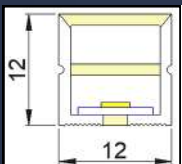

Aqua Silicon Profile

Product Code	Product Description	Warranty (Years)	Body Colour	Dimension (mm)	Shape	Cartons/PCS	MRP (per mtr)	MRP (3 in 1)
891212	RECESSED	NA	WH	12*12	NA	100	180	NA
901212	SURFACE	NA	WH	12*12	NA	100	180	NA
891616	RECESSED	NA	WH	16*16	NA	100	240	NA
901616	SURFACE	NA	WH	16*16	NA<!-- <td-->100	240	NA	
892010	RECESSED	NA	WH	20*10	NA	100	250	NA
902010	SURFACE	NA	WH	20*10	NA	100	250	NA
892020	RECESSED	NA	WH	20*20	NA	100	350	NA
902020	SURFACE	NA	WH	20*20	NA	100	350	NA
893020	RECESSED	NA	WH	30*20	NA	50	600	NA
903020	SURFACE	NA	WH	30*20	NA	50	600	NA

891212