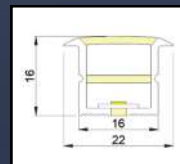

Aqua Silicon Profile

Product Code	Product Description	Warranty (Years)	Body Colour	Dimension (mm)	Shape	Cartons/PCS	MRP (per mtr)	MRP (3 in 1)
891212	RECESSED	NA	WH	12*12	NA	100	180	NA
901212	SURFACE	NA	WH	12*12	NA	100	180	NA
891616	RECESSED	NA	WH	16*16	NA	100	240	NA
901616	SURFACE	NA	WH	16*16	NA<!-- <td-->100	240	NA	
892010	RECESSED	NA	WH	20*10	NA	100	250	NA
902010	SURFACE	NA	WH	20*10	NA	100	250	NA
892020	RECESSED	NA	WH	20*20	NA	100	350	NA
902020	SURFACE	NA	WH	20*20	NA	100	350	NA
893020	RECESSED	NA	WH	30*20	NA	50	600	NA
903020	SURFACE	NA	WH	30*20	NA	50	600	NA

901616