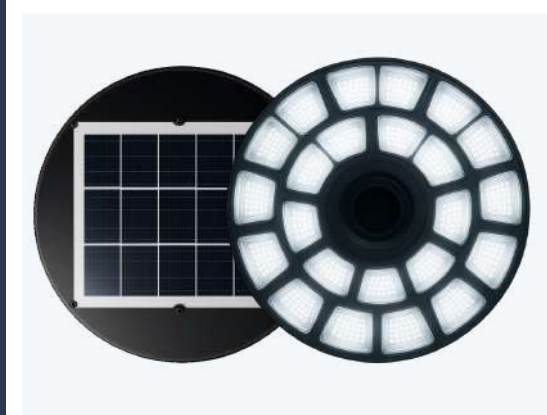

TACO Solar UFO

Product Code	Wattage (W)	CCT (Colour)	Warranty (Years)	Body Colour	Cutout Size (mm)	Shape	Cartons/ PCS	MRP (Single)	MRP (3 in 1)
980400	400	WH	2	BK	NA	RD	5	13500	NA