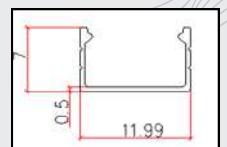

AMOS PRO Aluminium Profile

Product Code	Length (mtr)	Product Name	Warranty (Years)	Body Colour	Dimension (mm)	Shape	Cartons/ PCS	MRP (per mtr)	MRP (3 in 1)
855017	2	17MM RECESSED ALUMINIUM PROFILE	NA	NA	17*6	NA	100	190	NA
855117	2	17MM SURFACE ALUMINIUM PROFILE	NA	NA	17*6	NA	100	190	NA
853520	2	35MM RECESSED ALUMINIUM PROFILE	NA	NA	35*20	NA	24	900	NA
863520	2	35MM SURFACE ALUMINIUM PROFILE	NA	NA	35*20	NA	36	900	NA
855012	2	12MM RECESSED LOW DEEP PROFILE	NA	NA	12*0.5	NA	200	250	NA
855112	2	12MM SURFACE LOW DEEP PROFILE	NA	NA	12*0.5	NA	200	250	NA
852015	2	20MM FLOOR PROFILE	NA	NA	20*15	NA	40	900	NA
852020	2	20MM FLOOR PROFILE	NA	NA	20*20	NA	40	1050	NA
852711	2	27MM RECESSED FLOOR PROFILE	NA	NA	27*11	NA	60	850	NA

855112