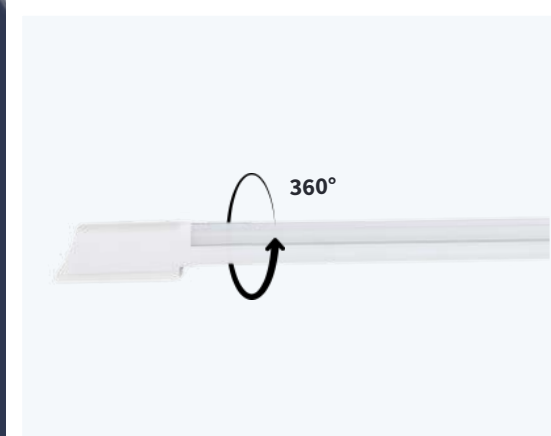

ALPHA

Motion Sensor Batten

Product Code	Wattage (W)	CCT (Colour)	Warranty (Years)	Body Colour	Cutout Size (mm)	Shape	Cartons/PCS	MRP (Single)	MRP (3 in 1)
420036	36	WH	2	WH	NA	NA	25	1800	NA

APEX Adjustable Batten