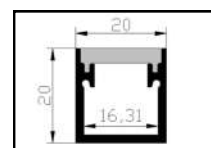

AMOS PRO Aluminium Profile

Product Code	Length (mtr)	Product Name	Warranty (Years)	Body Colour	Dimension (mm)	Shape	Cartons/ PCS	MRP (per mtr)	MRP (3 in 1)
855017	2	17MM RECESSED ALUMINIUM PROFILE	NA	NA	17*6	NA	100	190	NA
855117	2	17MM SURFACE ALUMINIUM PROFILE	NA	NA	17*6	NA	100	190	NA
853520	2	35MM RECESSED ALUMINIUM PROFILE	NA	NA	35*20	NA	24	900	NA
863520	2	35MM SURFACE ALUMINIUM PROFILE	NA	NA	35*20	NA	36	900	NA
855012	2	12MM RECESSED LOW DEEP PROFILE	NA	NA	12*0.5	NA	200	250	NA
855112	2	12MM SURFACE LOW DEEP PROFILE	NA	NA	12*0.5	NA	200	250	NA
852015	2	20MM FLOOR PROFILE	NA	NA	20*15	NA	40	900	NA
852020	2	20MM FLOOR PROFILE	NA	NA	20*20	NA	40	1050	NA
852711	2	27MM RECESSED FLOOR PROFILE	NA	NA	27*11	NA	60	850	NA

852020