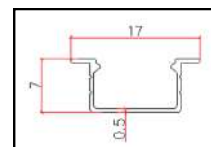

AMOS PRO Aluminium Profile

Product Code	Length (mtr)	Product Name	Warranty (Years)	Body Colour	Dimension (mm)	Shape	Cartons/ PCS	MRP (per mtr)	MRP (3 in 1)
855017	2	17MM RECESSED ALUMINIUM PROFILE	NA	NA	17*6	NA	100	190	NA
855117	2	17MM SURFACE ALUMINIUM PROFILE	NA	NA	17*6	NA	100	190	NA
853520	2	35MM RECESSED ALUMINIUM PROFILE	NA	NA	35*20	NA	24	900	NA
863520	2	35MM SURFACE ALUMINIUM PROFILE	NA	NA	35*20	NA	36	900	NA
855012	2	12MM RECESSED LOW DEEP PROFILE	NA	NA	12*0.5	NA	200	250	NA
855112	2	12MM SURFACE LOW DEEP PROFILE	NA	NA	12*0.5	NA	200	250	NA
852015	2	20MM FLOOR PROFILE	NA	NA	20*15	NA	40	900	NA
852020	2	20MM FLOOR PROFILE	NA	NA	20*20	NA	40	1050	NA
852711	2	27MM RECESSED FLOOR PROFILE	NA	NA	27*11	NA	60	850	NA

855012