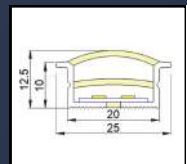

Aqua Silicon Profile

Product Code	Product Description	Warranty (Years)	Body Colour	Dimension (mm)	Shape	Cartons/PCS	MRP (per mtr)	MRP (3 in 1)
891212	RECESSED	NA	WH	12*12	NA	100	180	NA
901212	SURFACE	NA	WH	12*12	NA	100	180	NA
891616	RECESSED	NA	WH	16*16	NA	100	240	NA
901616	SURFACE	NA	WH	16*16	NA<!-- <td-->100	240	NA	
892010	RECESSED	NA	WH	20*10	NA	100	250	NA
902010	SURFACE	NA	WH	20*10	NA	100	250	NA
892020	RECESSED	NA	WH	20*20	NA	100	350	NA
902020	SURFACE	NA	WH	20*20	NA	100	350	NA
893020	RECESSED	NA	WH	30*20	NA	50	600	NA
903020	SURFACE	NA	WH	30*20	NA	50	600	NA

902010