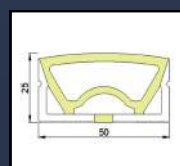

Aqua Silicon Profile

Product Code	Product Description	Warranty (Years)	Body Colour	Dimension (mm)	Shape	Cartons/PCS	MRP (per mtr)	MRP (3 in 1)
891212	RECESSED	NA	WH	12*12	NA	100	180	NA
901212	SURFACE	NA	WH	12*12	NA	100	180	NA
891616	RECESSED	NA	WH	16*16	NA	100	240	NA
901616	SURFACE	NA	WH	16*16	NA<!-- <td-->100	240	NA	
892010	RECESSED	NA	WH	20*10	NA	100	250	NA
902010	SURFACE	NA	WH	20*10	NA	100	250	NA
892020	RECESSED	NA	WH	20*20	NA	100	350	NA
902020	SURFACE	NA	WH	20*20	NA	100	350	NA
893020	RECESSED	NA	WH	30*20	NA	50	600	NA
903020	SURFACE	NA	WH	30*20	NA	50	600	NA

893020