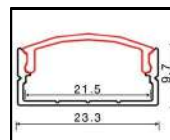

AMOS Aluminium Profile

Product Code	Length (mtr)	Product Name	Warranty (Years)	Body Colour	Dimension (mm)	Shape	Cartons/PCS	MRP (per mtr)	MRP (3 in 1)
800017	2	17MM Recessed Aluminium Profile	NA	NA	17 x 6	NA	NA	110	NA
810017	2	17MM Surface Aluminium Profile	NA	NA	17 x 6	NA	NA	110	NA
820010	2	10MM Corner Profile	NA	NA	16 x 16	NA	NA	140	NA
800023	2	23MM Recessed Aluminium Profile	NA	NA	23 x 10	NA	NA	190	NA
810023	2	23MM Surface Aluminium Profile	NA	NA	23 x 10	NA	NA	190	NA
803535	2	35 x 35 Recessed Aluminium Profile	NA	NA	35 x 35	NA	NA	800	NA
813535	2	35 x 35 Surface Aluminium Profile	NA	NA	35 x 35	NA	NA	800	NA
805035	2	50 x 35 Recessed Aluminium Profile	NA	NA	50 x 35	NA	NA	1100	NA
815035	2	50 x 35 Surface Aluminium Profile	NA	NA	50 x 35	NA	NA	1100	NA
801310	2	10MM Recessed Aluminium Profile	NA	NA	10 x 13	NA	NA	150	NA
811310	2	10MM Surface Aluminium Profile	NA	NA	10 x 13	NA	NA	150	NA
820008	2	8MM Corner Profile	NA	NA	8 x 8	NA	NA	150	NA
830011	2	10MM Inward Profile	NA	NA	44 x 25	NA	NA	500	NA
831011	2	10MM Outward Profile	NA	NA	45 x 20	NA	NA	550	NA

810023