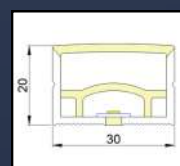

Aqua Silicon Profile

Product Code	Product Description	Warranty (Years)	Body Colour	Dimension (mm)	Shape	Cartons/PCS	MRP (per mtr)	MRP (3 in 1)
891212	RECESSED	NA	WH	12*12	NA	100	180	NA
901212	SURFACE	NA	WH	12*12	NA	100	180	NA
891616	RECESSED	NA	WH	16*16	NA	100	240	NA
901616	SURFACE	NA	WH	16*16	NA<!-- <td-->100	240	NA	
892010	RECESSED	NA	WH	20*10	NA	100	250	NA
902010	SURFACE	NA	WH	20*10	NA	100	250	NA
892020	RECESSED	NA	WH	20*20	NA	100	350	NA
902020	SURFACE	NA	WH	20*20	NA	100	350	NA
893020	RECESSED	NA	WH	30*20	NA	50	600	NA
903020	SURFACE	NA	WH	30*20	NA	50	600	NA

903020