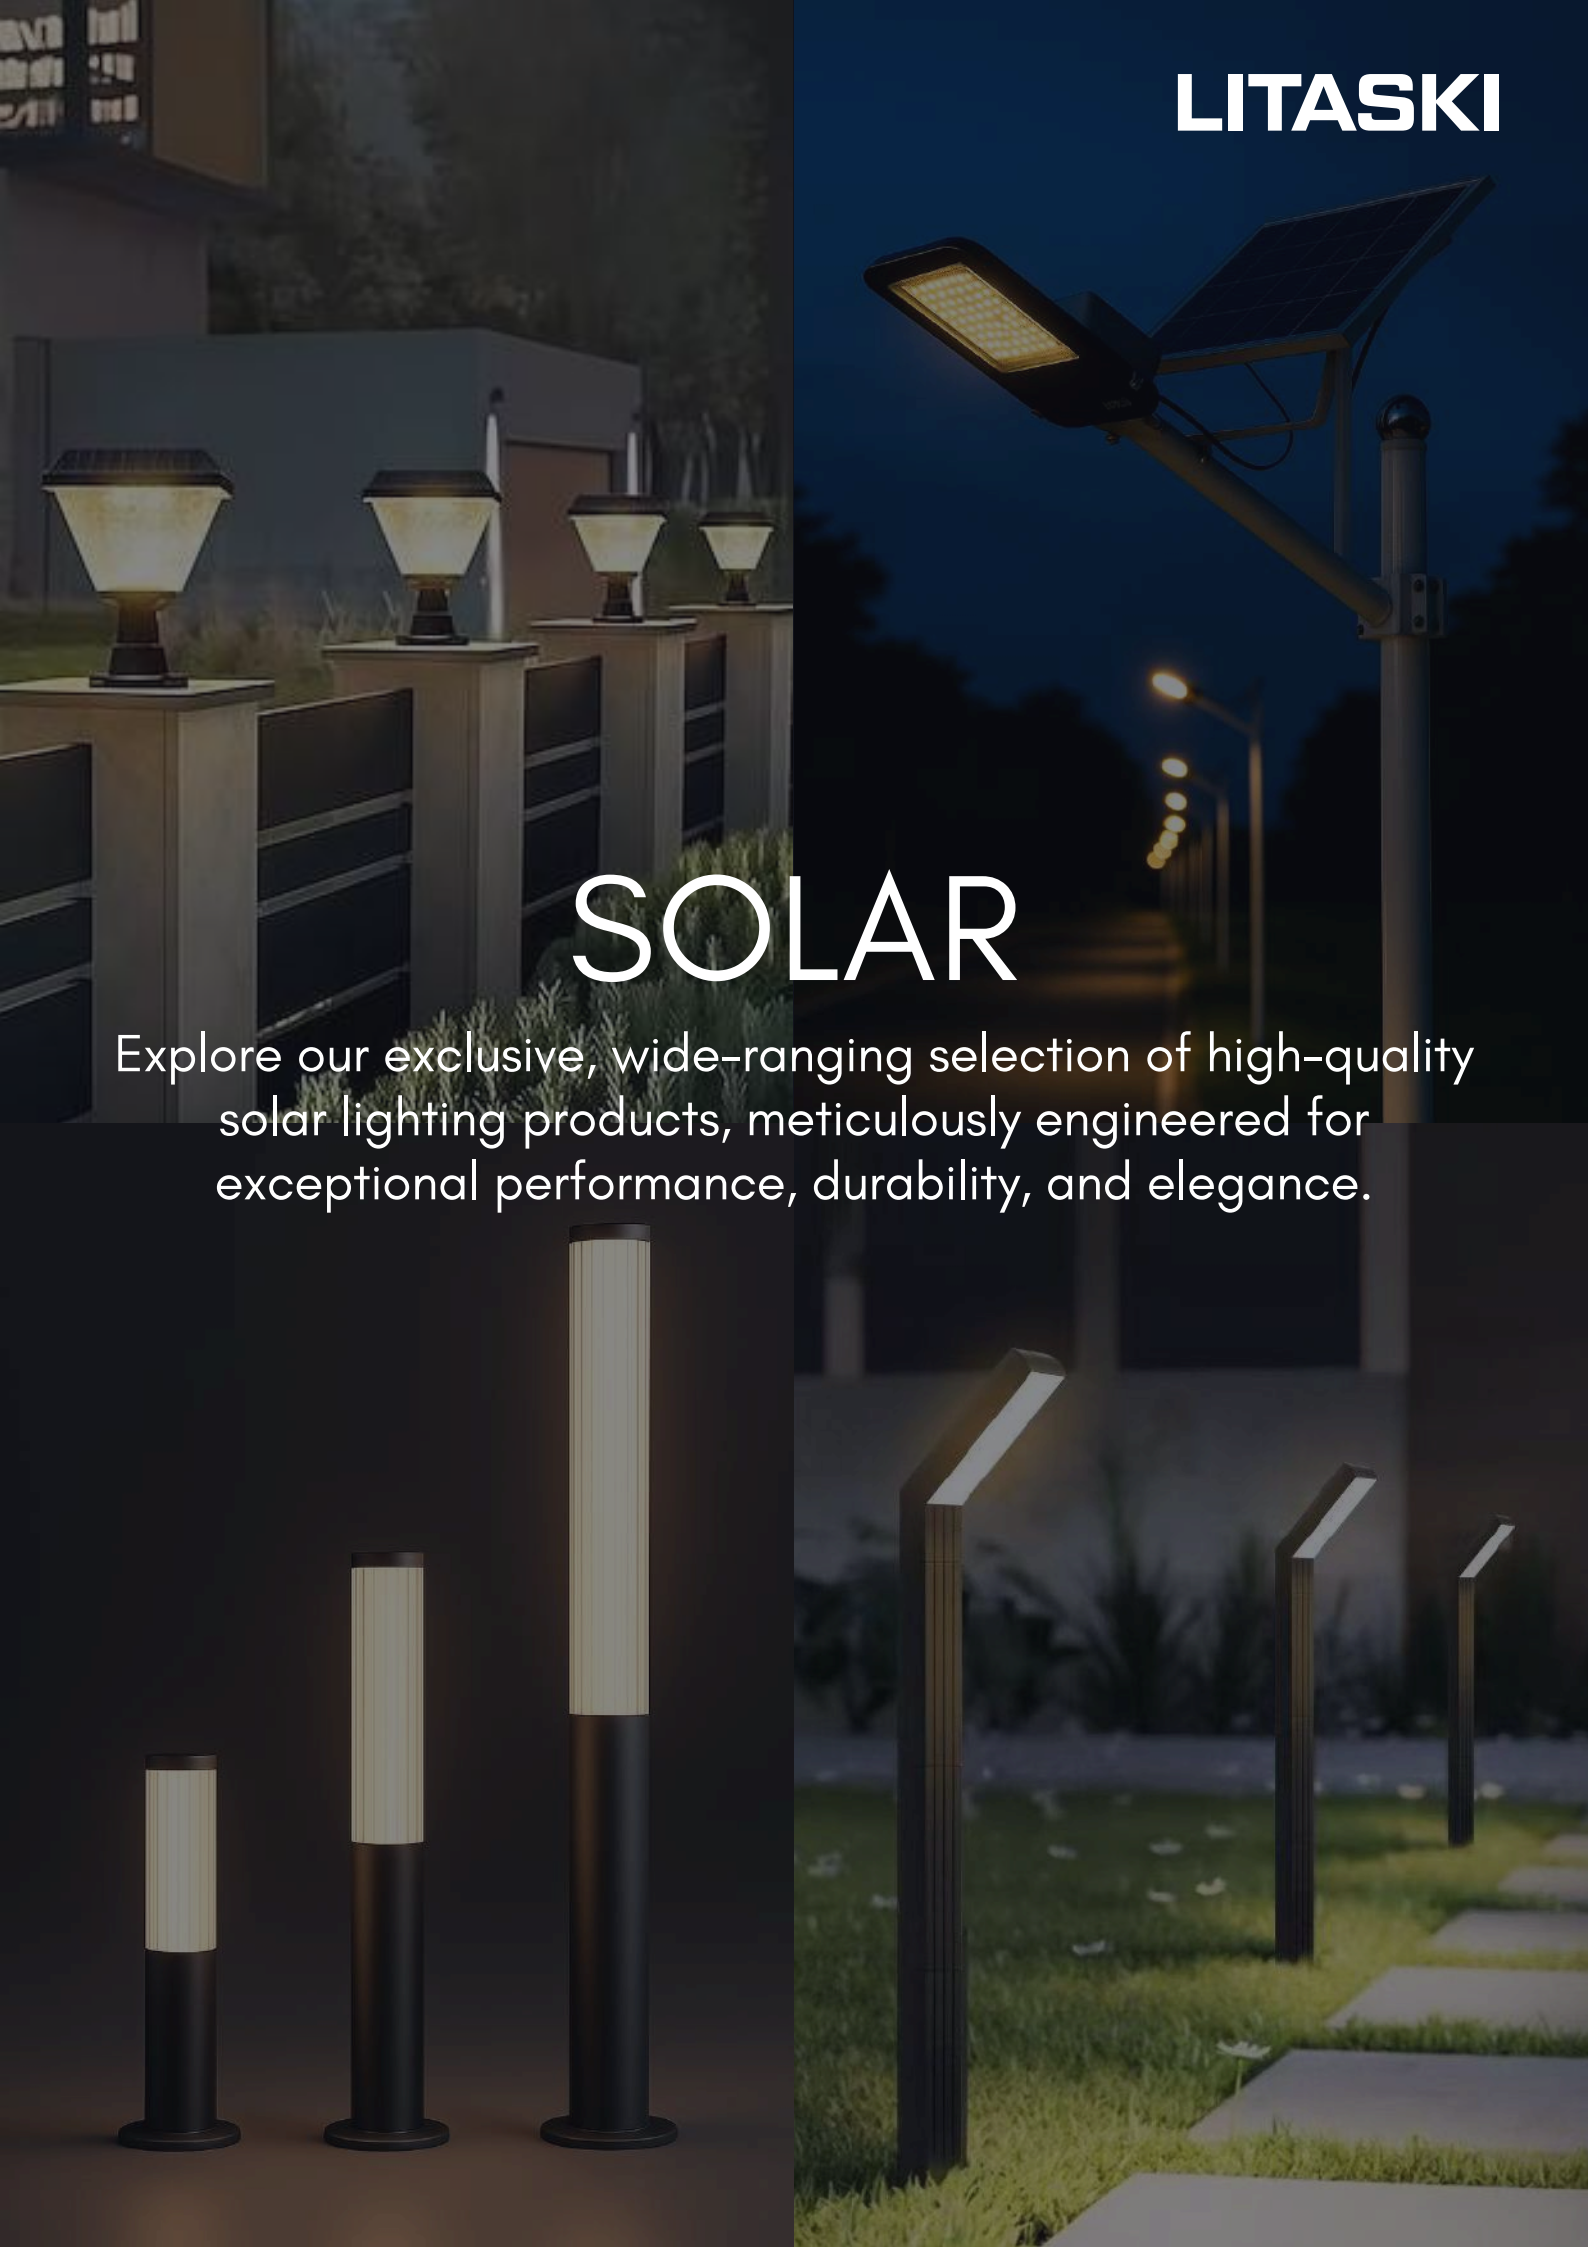

CRUZ ECO LED Strip Light

Product Code	Wattage (W)	CCT (Colour)	Warranty (Years)	Product Description	Cartons/PCS	MRP (Single)	MRP (3 in 1)
711015	15	WW	1	12V-2835-240D-10MM	50	220/mtr	NA

LITASKI

SOLAR

Explore our exclusive, wide-ranging selection of high-quality solar lighting products, meticulously engineered for exceptional performance, durability, and elegance.