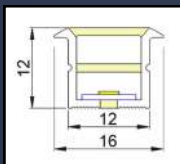

Aqua Silicon Profile

Product Code	Product Description	Warranty (Years)	Body Colour	Dimension (mm)	Shape	Cartons/PCS	MRP (per mtr)	MRP (3 in 1)
891212	RECESSED	NA	WH	12*12	NA	100	180	NA
901212	SURFACE	NA	WH	12*12	NA	100	180	NA
891616	RECESSED	NA	WH	16*16	NA	100	240	NA
901616	SURFACE	NA	WH	16*16	NA<!-- <td-->100	240	NA	
892010	RECESSED	NA	WH	20*10	NA	100	250	NA
902010	SURFACE	NA	WH	20*10	NA	100	250	NA
892020	RECESSED	NA	WH	20*20	NA	100	350	NA
902020	SURFACE	NA	WH	20*20	NA	100	350	NA
893020	RECESSED	NA	WH	30*20	NA	50	600	NA
903020	SURFACE	NA	WH	30*20	NA	50	600	NA

901212