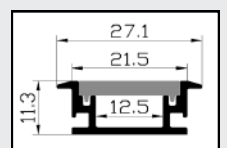

AMOS PRO Aluminium Profile

Product Code	Length (mtr)	Product Name	Warranty (Years)	Body Colour	Dimension (mm)	Shape	Cartons/ PCS	MRP (per mtr)	MRP (3 in 1)
855017	2	17MM RECESSED ALUMINIUM PROFILE	NA	NA	17*6	NA	100	190	NA
855117	2	17MM SURFACE ALUMINIUM PROFILE	NA	NA	17*6	NA	100	190	NA
853520	2	35MM RECESSED ALUMINIUM PROFILE	NA	NA	35*20	NA	24	900	NA
863520	2	35MM SURFACE ALUMINIUM PROFILE	NA	NA	35*20	NA	36	900	NA
855012	2	12MM RECESSED LOW DEEP PROFILE	NA	NA	12*0.5	NA	200	250	NA
855112	2	12MM SURFACE LOW DEEP PROFILE	NA	NA	12*0.5	NA	200	250	NA
852015	2	20MM FLOOR PROFILE	NA	NA	20*15	NA	40	900	NA
852020	2	20MM FLOOR PROFILE	NA	NA	20*20	NA	40	1050	NA
852711	2	27MM RECESSED FLOOR PROFILE	NA	NA	27*11	NA	60	850	NA

852711