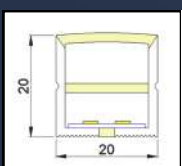

Aqua Silicon Profile

Product Code	Product Description	Warranty (Years)	Body Colour	Dimension (mm)	Shape	Cartons/PCS	MRP (per mtr)	MRP (3 in 1)
891212	RECESSED	NA	WH	12*12	NA	100	180	NA
901212	SURFACE	NA	WH	12*12	NA	100	180	NA
891616	RECESSED	NA	WH	16*16	NA	100	240	NA
901616	SURFACE	NA	WH	16*16	NA<!-- <td-->100	240	NA	
892010	RECESSED	NA	WH	20*10	NA	100	250	NA
902010	SURFACE	NA	WH	20*10	NA	100	250	NA
892020	RECESSED	NA	WH	20*20	NA	100	350	NA
902020	SURFACE	NA	WH	20*20	NA	100	350	NA
893020	RECESSED	NA	WH	30*20	NA	50	600	NA
903020	SURFACE	NA	WH	30*20	NA	50	600	NA

892020