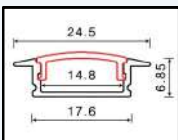

Product Code	Length (mtr)	Product Name	Warranty (Years)	Body Colour	Dimension (mm)	Shape	Cartons/PCS	MRP (per mtr)	MRP (3 in 1)
800017	2	17MM Recessed Aluminium Profile	NA	NA	17 x 6	NA	NA	110	NA
810017	2	17MM Surface Aluminium Profile	NA	NA	17 x 6	NA	NA	110	NA
820010	2	10MM Corner Profile	NA	NA	16 x 16	NA	NA	140	NA
800023	2	23MM Recessed Aluminium Profile	NA	NA	23 x 10	NA	NA	190	NA
810023	2	23MM Surface Aluminium Profile	NA	NA	23 x 10	NA	NA	190	NA
803535	2	35 x 35 Recessed Aluminium Profile	NA	NA	35 x 35	NA	NA	800	NA
813535	2	35 x 35 Surface Aluminium Profile	NA	NA	35 x 35	NA	NA	800	NA
805035	2	50 x 35 Recessed Aluminium Profile	NA	NA	50 x 35	NA	NA	1100	NA
815035	2	50 x 35 Surface Aluminium Profile	NA	NA	50 x 35	NA	NA	1100	NA
801310	2	10MM Recessed Aluminium Profile	NA	NA	10 x 13	NA	NA	150	NA
811310	2	10MM Surface Aluminium Profile	NA	NA	10 x 13	NA	NA	150	NA
820008	2	8MM Corner Profile	NA	NA	8 x 8	NA	NA	150	NA
830011	2	10MM Inward Profile	NA	NA	44 x 25	NA	NA	500	NA
831011	2	10MM Outward Profile	NA	NA	45 x 20	NA	NA	550	NA

800017