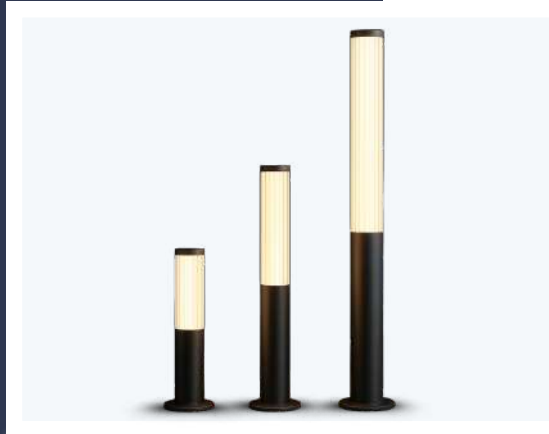

MARC

LED Bollard Light

Product Code	Wattage (W)	CCT (Colour)	Height (mm)	Warranty (Years)	Body Colour	Cutout Size (mm)	Shape	Cartons/PCS	MRP (Single)	MRP (3 in 1)
990005	5	WW	300	1	GREY	NA	NA	12	3500	NA
990007	7	WW	600	1	GREY	NA	NA	10	4900	NA
990010	10	WW	900	1	GREY	NA	NA	08	6500	NA