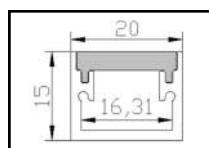

AMOS PRO Aluminium Profile

Product Code	Length (mtr)	Product Name	Warranty (Years)	Body Colour	Dimension (mm)	Shape	Cartons/ PCS	MRP (per mtr)	MRP (3 in 1)
855017	2	17MM RECESSED ALUMINIUM PROFILE	NA	NA	17*6	NA	100	190	NA
855117	2	17MM SURFACE ALUMINIUM PROFILE	NA	NA	17*6	NA	100	190	NA
853520	2	35MM RECESSED ALUMINIUM PROFILE	NA	NA	35*20	NA	24	900	NA
863520	2	35MM SURFACE ALUMINIUM PROFILE	NA	NA	35*20	NA	36	900	NA
855012	2	12MM RECESSED LOW DEEP PROFILE	NA	NA	12*0.5	NA	200	250	NA
855112	2	12MM SURFACE LOW DEEP PROFILE	NA	NA	12*0.5	NA	200	250	NA
852015	2	20MM FLOOR PROFILE	NA	NA	20*15	NA	40	900	NA
852020	2	20MM FLOOR PROFILE	NA	NA	20*20	NA	40	1050	NA
852711	2	27MM RECESSED FLOOR PROFILE	NA	NA	27*11	NA	60	850	NA

852015