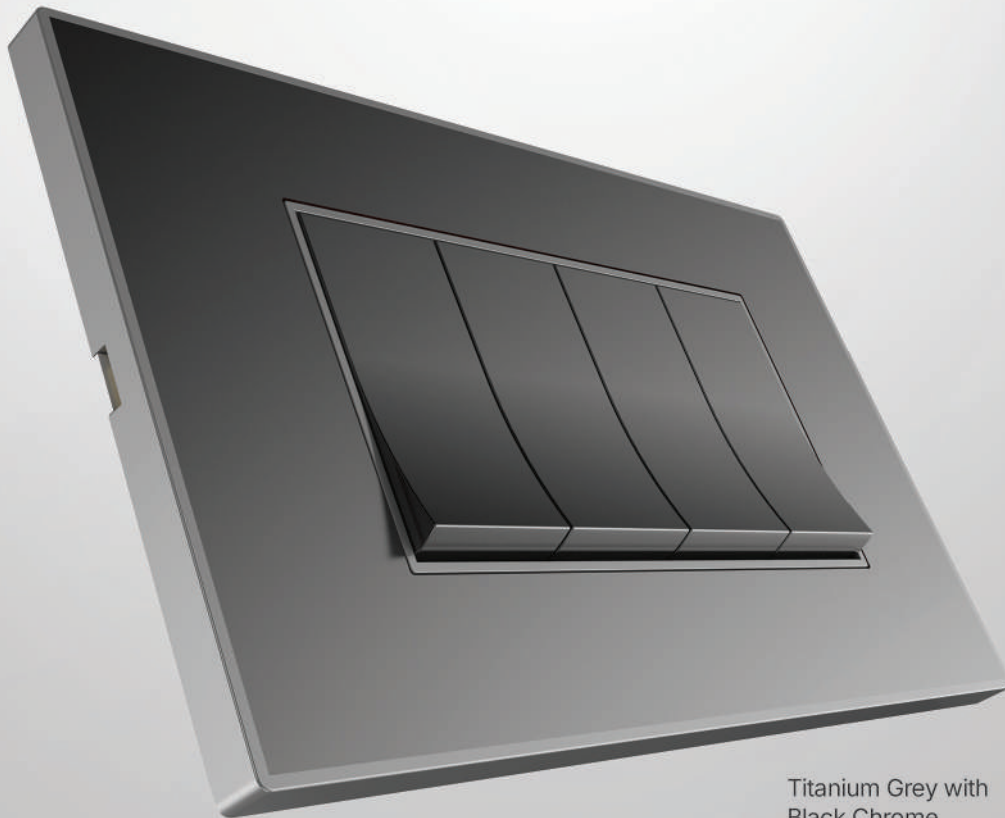

Exquisite Titanium Grey

Titanium Grey with
Black Chrome

Immerse yourself in the beauty of our Mayfair cover plates range, where exquisite patterns come to life. From intricate geometrical designs to nature-inspired motifs, each plate is a work of art, elevating your living space with its luxurious allure and captivating presence.