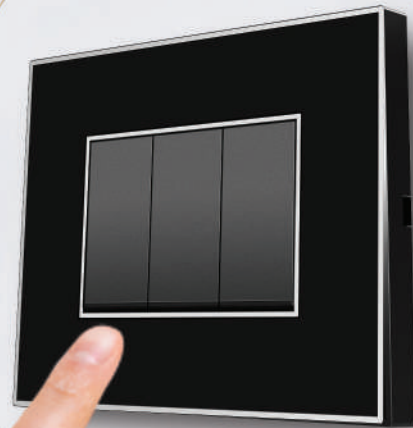

Discover the art of switching with mayfair

Black with Silver

Elevate your interior design with the luxurious Mayfair collection of switch plates from Litaski. Our exquisite range of plates comes in 12 stunning colors with different edge combinations to choose from, allowing you to fully customize your switches to fit your unique style. Whether you prefer a red with silver, black with silver, black with gold, white with silver, white with gold, satin black, titanium grey & black chrome for walnut, brown wood, wenge, rosewood & black oak colours, our Mayfair collection offers a variety of options to complement any interior design.