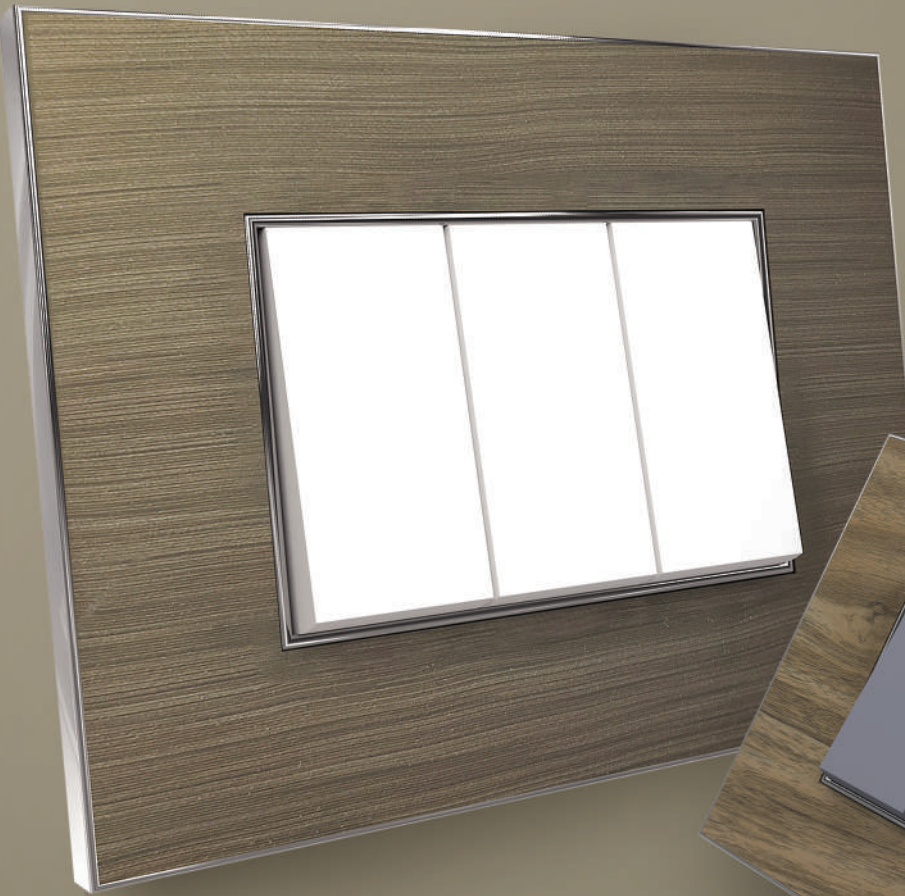

Discover the art of switching with mayfair

Black with Silver

Elevate your interior design with the luxurious Mayfair collection of switch plates from Litaski. Our exquisite range of plates comes in 12 stunning colors with different edge combinations to choose from, allowing you to fully customize your switches to fit your unique style. Whether you prefer a red with silver, black with silver, black with gold, white with silver, white with gold, satin black, titanium grey & black chrome for walnut, brown wood, wenge, rosewood & black oak colours, our Mayfair collection offers a variety of options to complement any interior design.