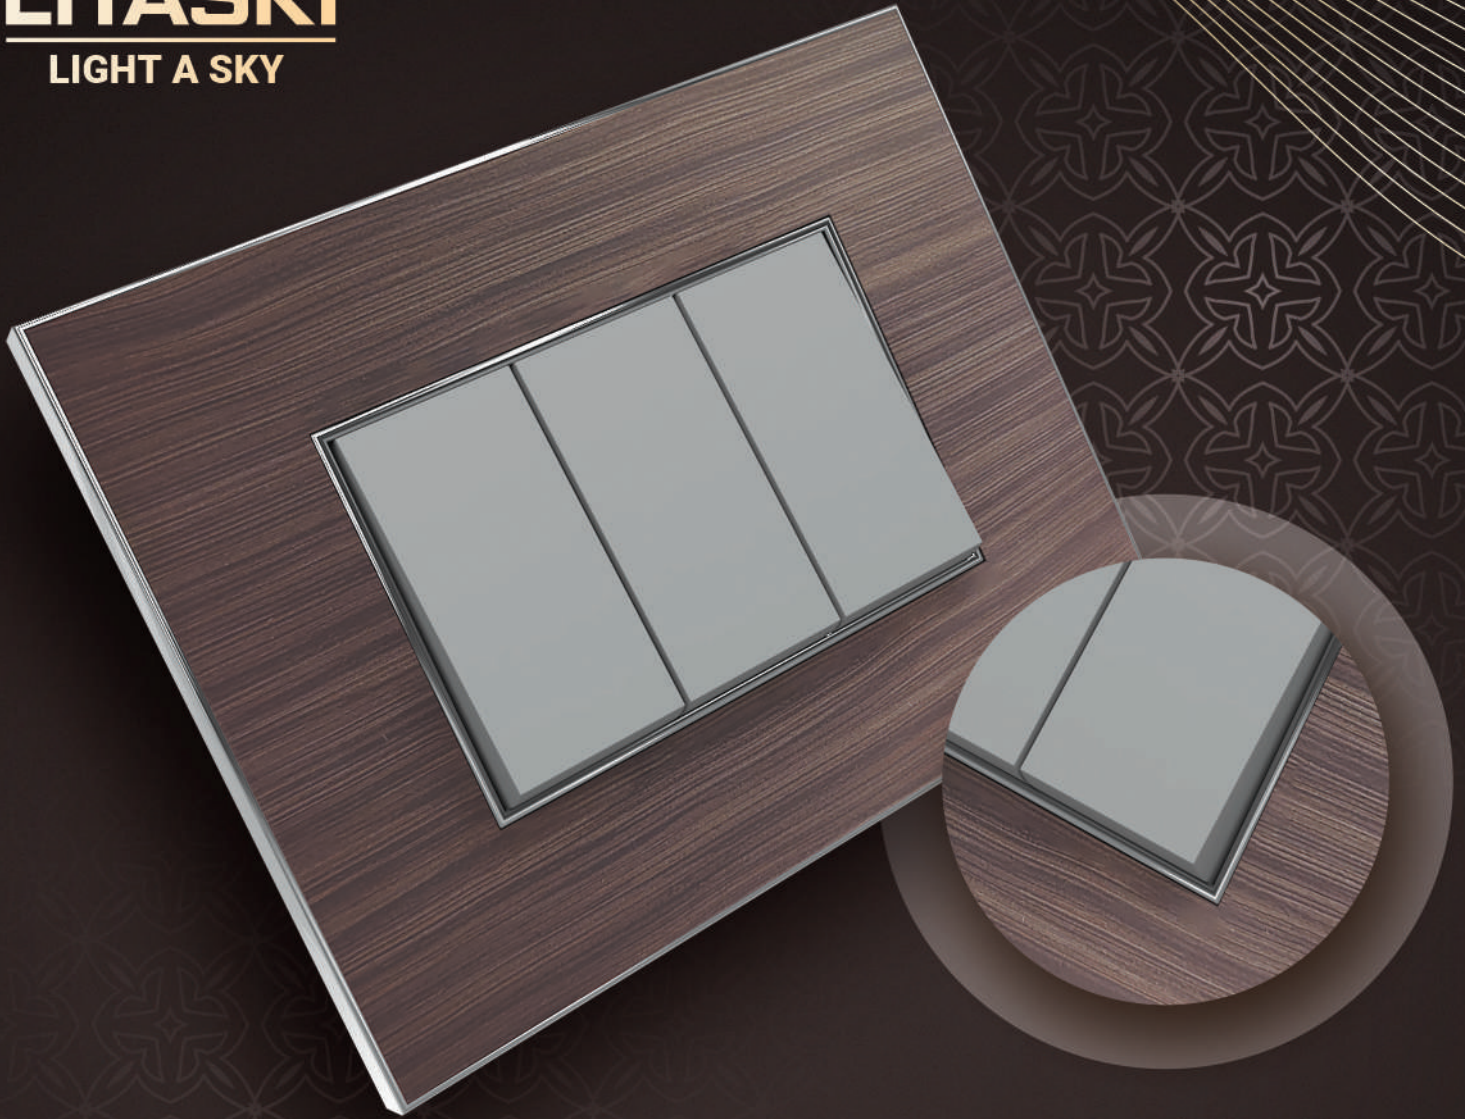

LITASKI

LIGHT A SKY

Brown Wood with Black Chrome

The Ultimate Cover
Plate Collection :

Tailored
to Your **taste**