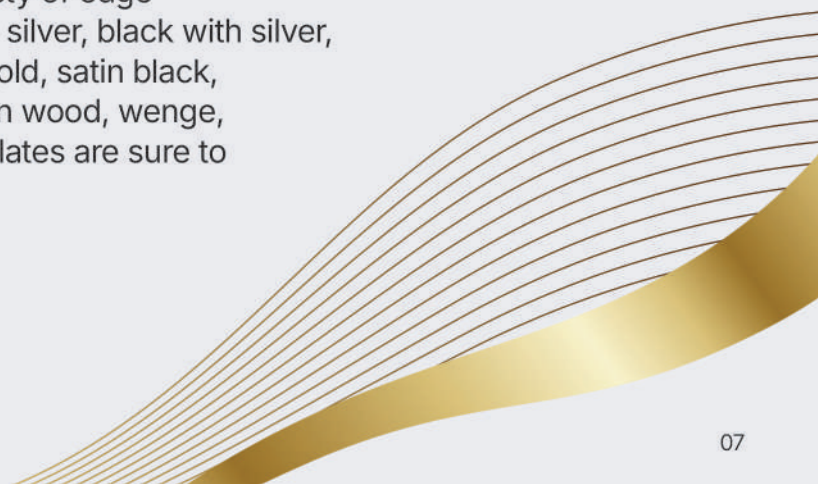

Discover the art of switching with mayfair

Black with Silver

Elevate your interior design with the luxurious Mayfair collection of switch plates from Litaski. Our exquisite range of plates comes in 12 stunning colors with different edge combinations to choose from, allowing you to fully customize your switches to fit your unique style. Whether you prefer a red with silver, black with silver, black with gold, white with silver, white with gold, satin black, titanium grey & black chrome for walnut, brown wood, wenge, rosewood & black oak colours, our Mayfair collection offers a variety of options to complement any interior design.

Wenge with Black Chrome

Walnut with Black Chrome

Add a
Touch
of **Opulence**

Each plate is also designed with a 3D profile at the top for a more sophisticated look. Upgrade your home or office with our premium Mayfair switch plates and transform the look of your space.

Unleash Your
Creativity
with our
Colorful Plate
Collection

White with Gold

With a stunning palette of 12 colors and a variety of edge combinations, including eye-catching red with silver, black with silver, black with gold, white with silver, white with gold, satin black, titanium grey & black chrome for walnut, brown wood, wenge, rosewood & black oak colours these plates are sure to elevate any interior design.