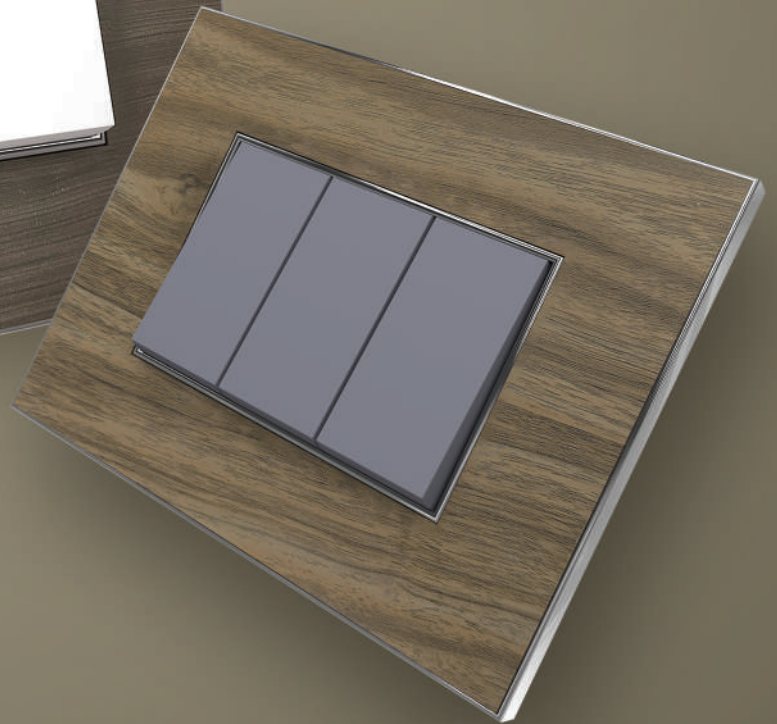

Discover the art of switching with mayfair

Black with Silver

Elevate your interior design with the luxurious Mayfair collection of switch plates from Litaski. Our exquisite range of plates comes in 12 stunning colors with different edge combinations to choose from, allowing you to fully customize your switches to fit your unique style. Whether you prefer a red with silver, black with silver, black with gold, white with silver, white with gold, satin black, titanium grey & black chrome for walnut, brown wood, wenge, rosewood & black oak colours, our Mayfair collection offers a variety of options to complement any interior design.

Wenge with Black Chrome

Walnut with Black Chrome

Add a
Touch
of **Opulence**

Each plate is also designed with a 3D profile at the top for a more sophisticated look. Upgrade your home or office with our premium Mayfair switch plates and transform the look of your space.

Unleash Your
Creativity
with our
Colorful Plate
Collection

White with Gold

With a stunning palette of 12 colors and a variety of edge combinations, including eye-catching red with silver, black with silver, black with gold, white with silver, white with gold, satin black, titanium grey & black chrome for walnut, brown wood, wenge, rosewood & black oak colours these plates are sure to elevate any interior design.