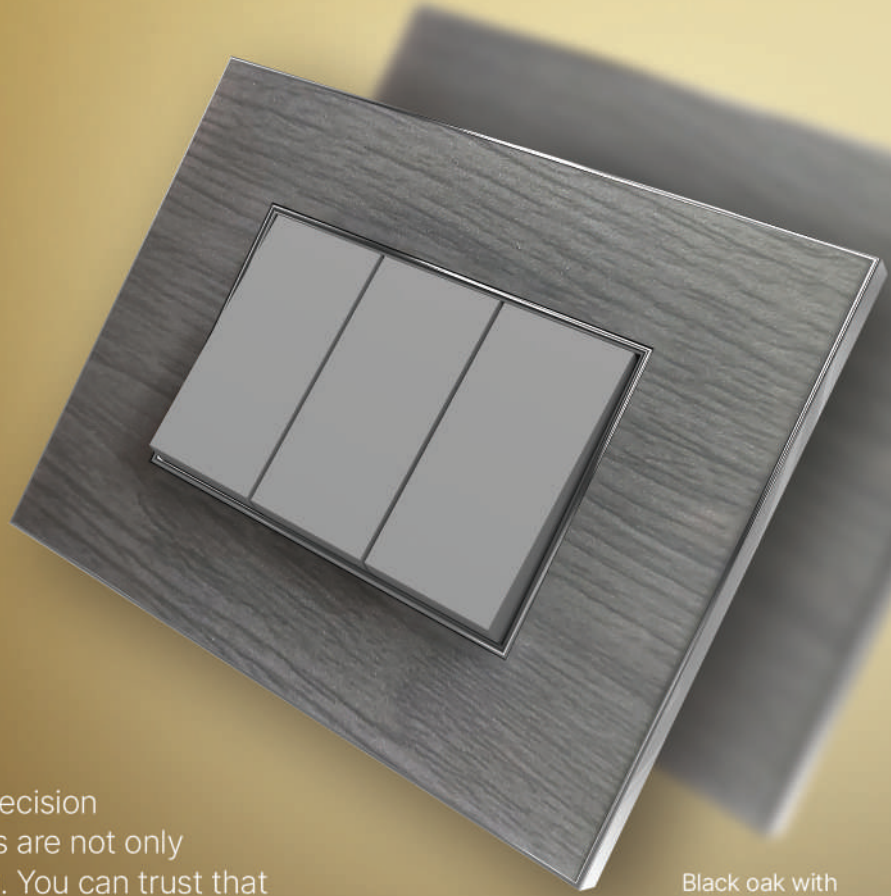

LITASKI

LIGHT A SKY

Premium Switch materials for lasting durability

Black oak with
Black Chrome

Made with high-quality materials and precision craftsmanship, our Mayfair switch plates are not only stylish but also durable and long-lasting. You can trust that they will continue to look beautiful and function perfectly for years to come.

Whether you're renovating your entire home or just looking to upgrade your switches, the Mayfair collection is the perfect choice for anyone looking for a touch of elegance and customization in their interior design.

Our switches are built to last, with a focus on high-quality materials like silver contacts for better conductivity and anti-welding properties. Plus, our universal support frame means you can easily interchange switches and plates without having to change the entire support frame.